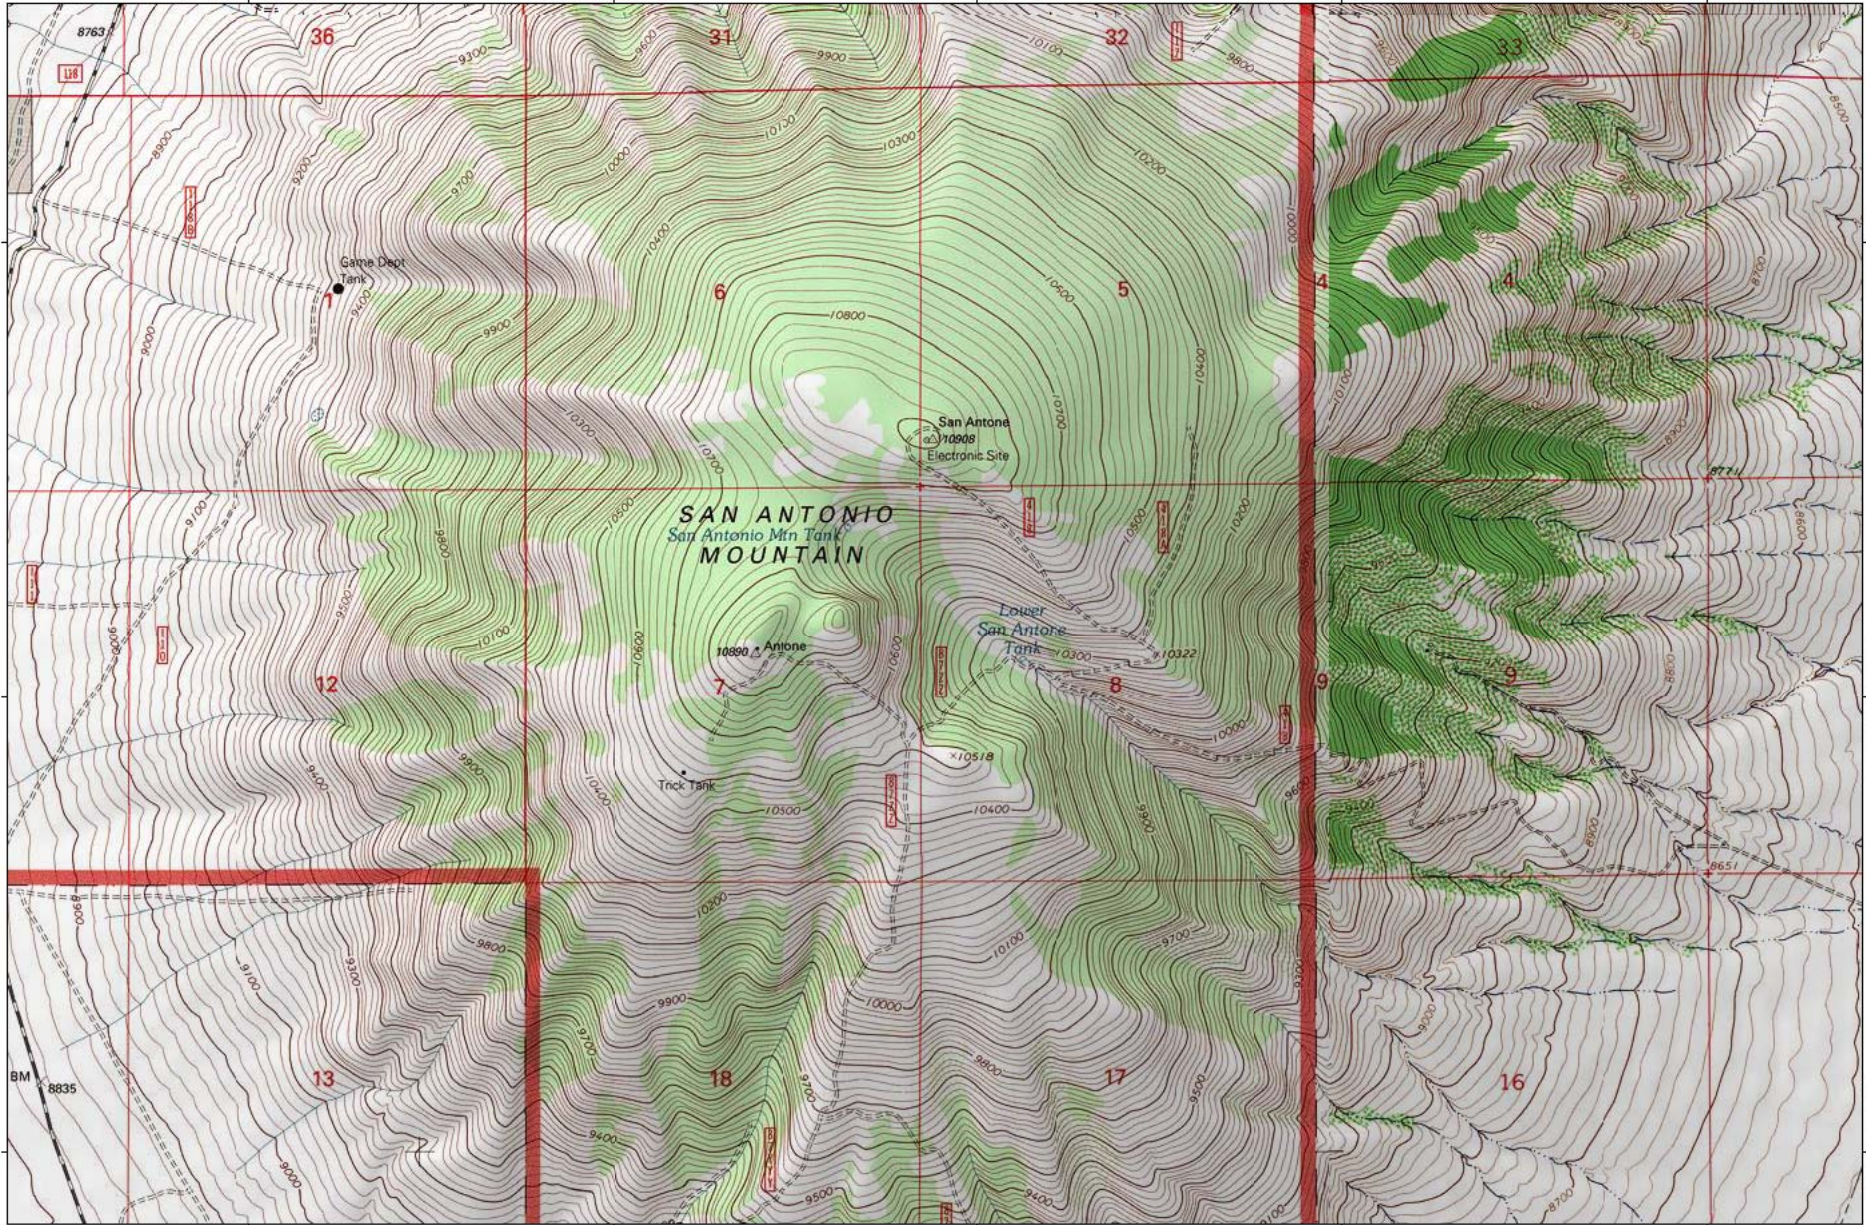

TOPOI map printed on 07/17/05 from "Untitled.tpo"

106.05000° W

106.03333° W

106.01667° W

106.00000° W

WGS84 105.98333° W

36.86667° N

36.85000° N

36.83333° N

36.86667° N

36.85000° N

36.83333° N

TN MN
10°

0 1000 FEET 0 500 1000 METERS
0 5 1 MILE
Map created with TOPOI® ©2003 National Geographic (www.nationalgeographic.com/topo)