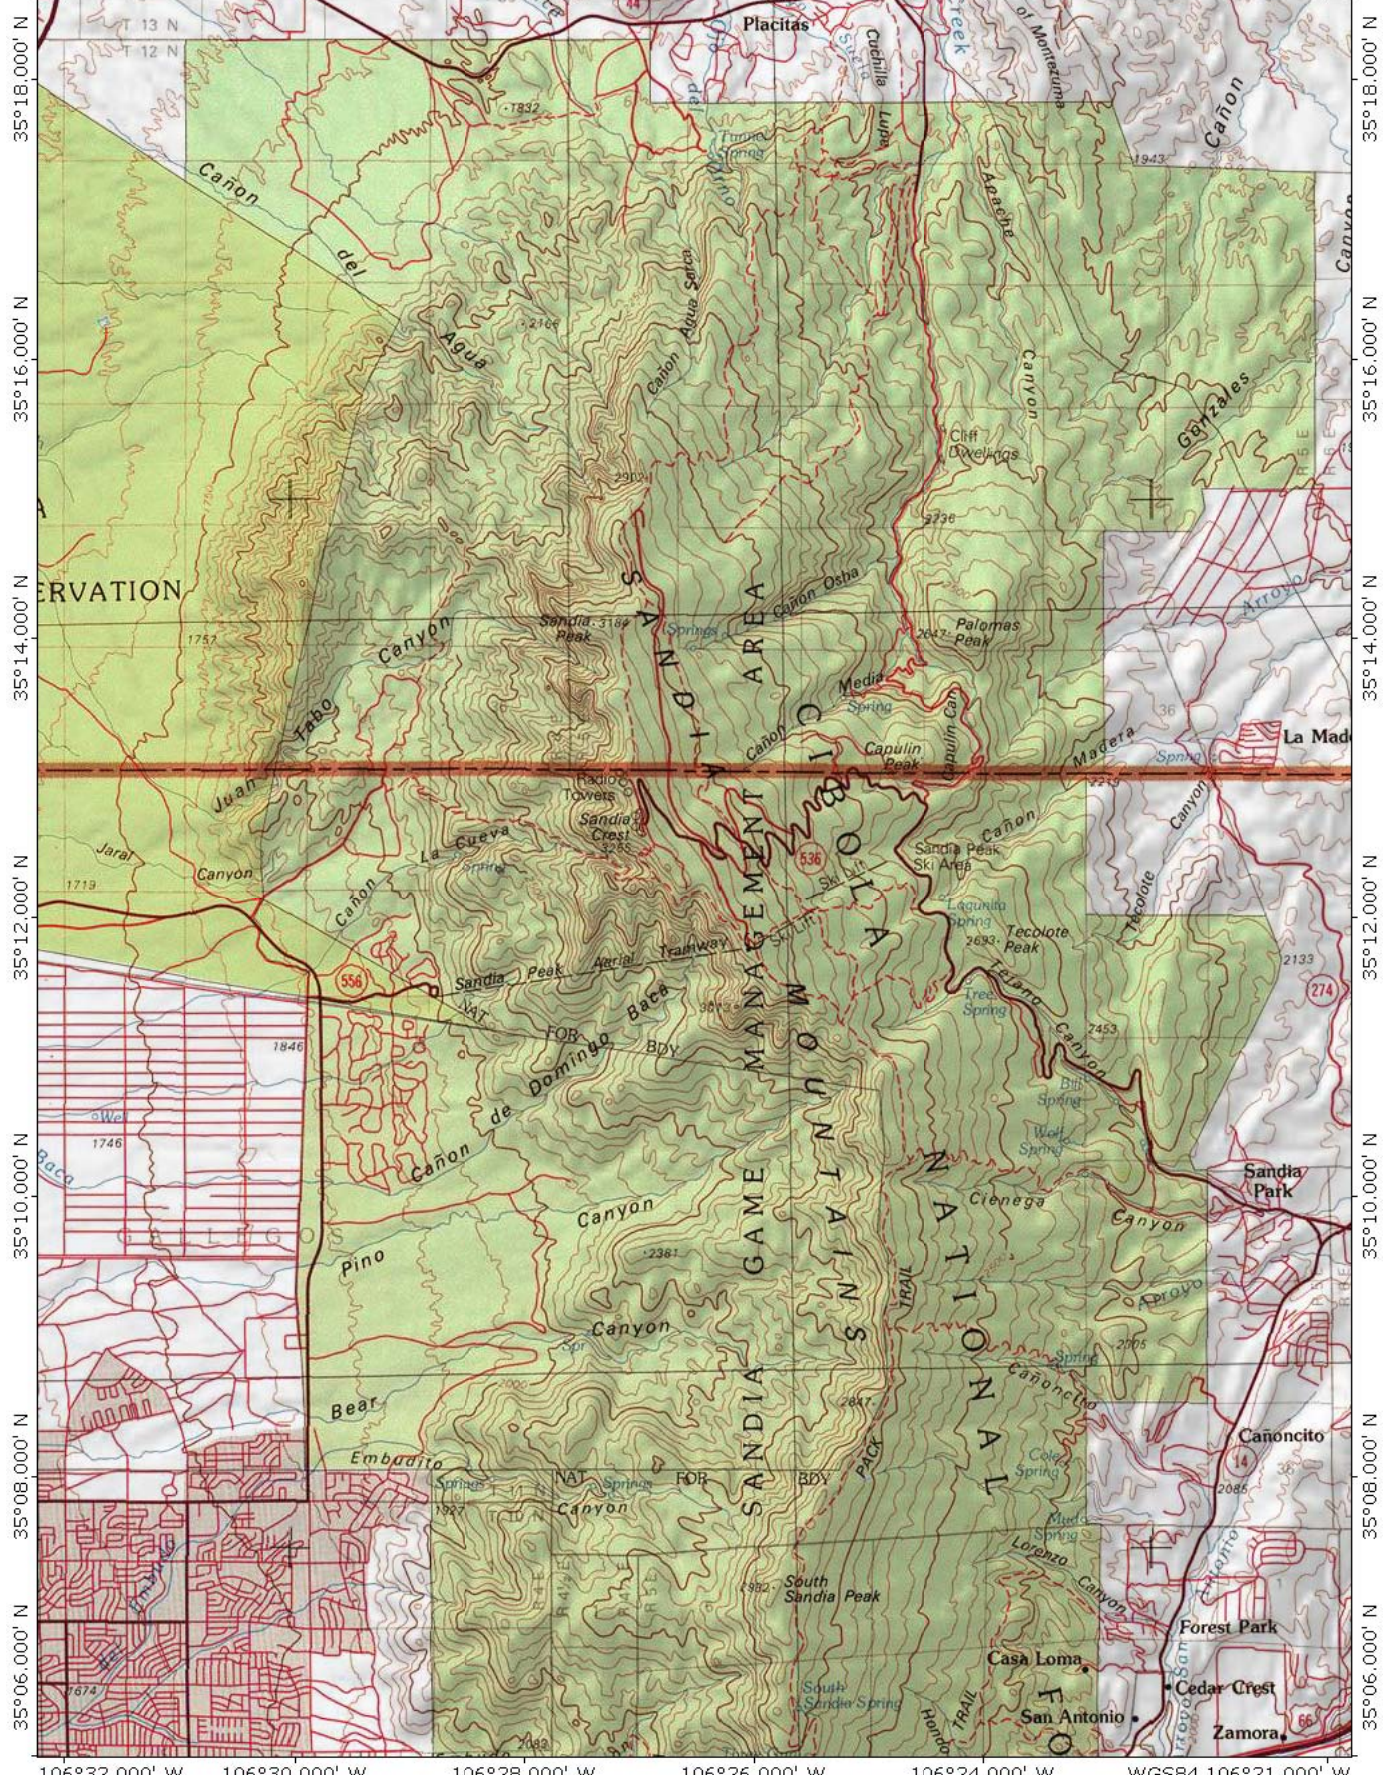

106°32.000' W 106°30.000' W 106°28.000' W 106°26.000' W 106°24.000' W WGS84 106°21.000' W

TN MN  
10°

0 0.5 1.0 1.5 2.0 2.5 3.0 3.5 miles  
0 1 2 3 4 5 km  
Map created with TOPO! © 2003 National Geographic (www.nationalgeographic.com/topo)